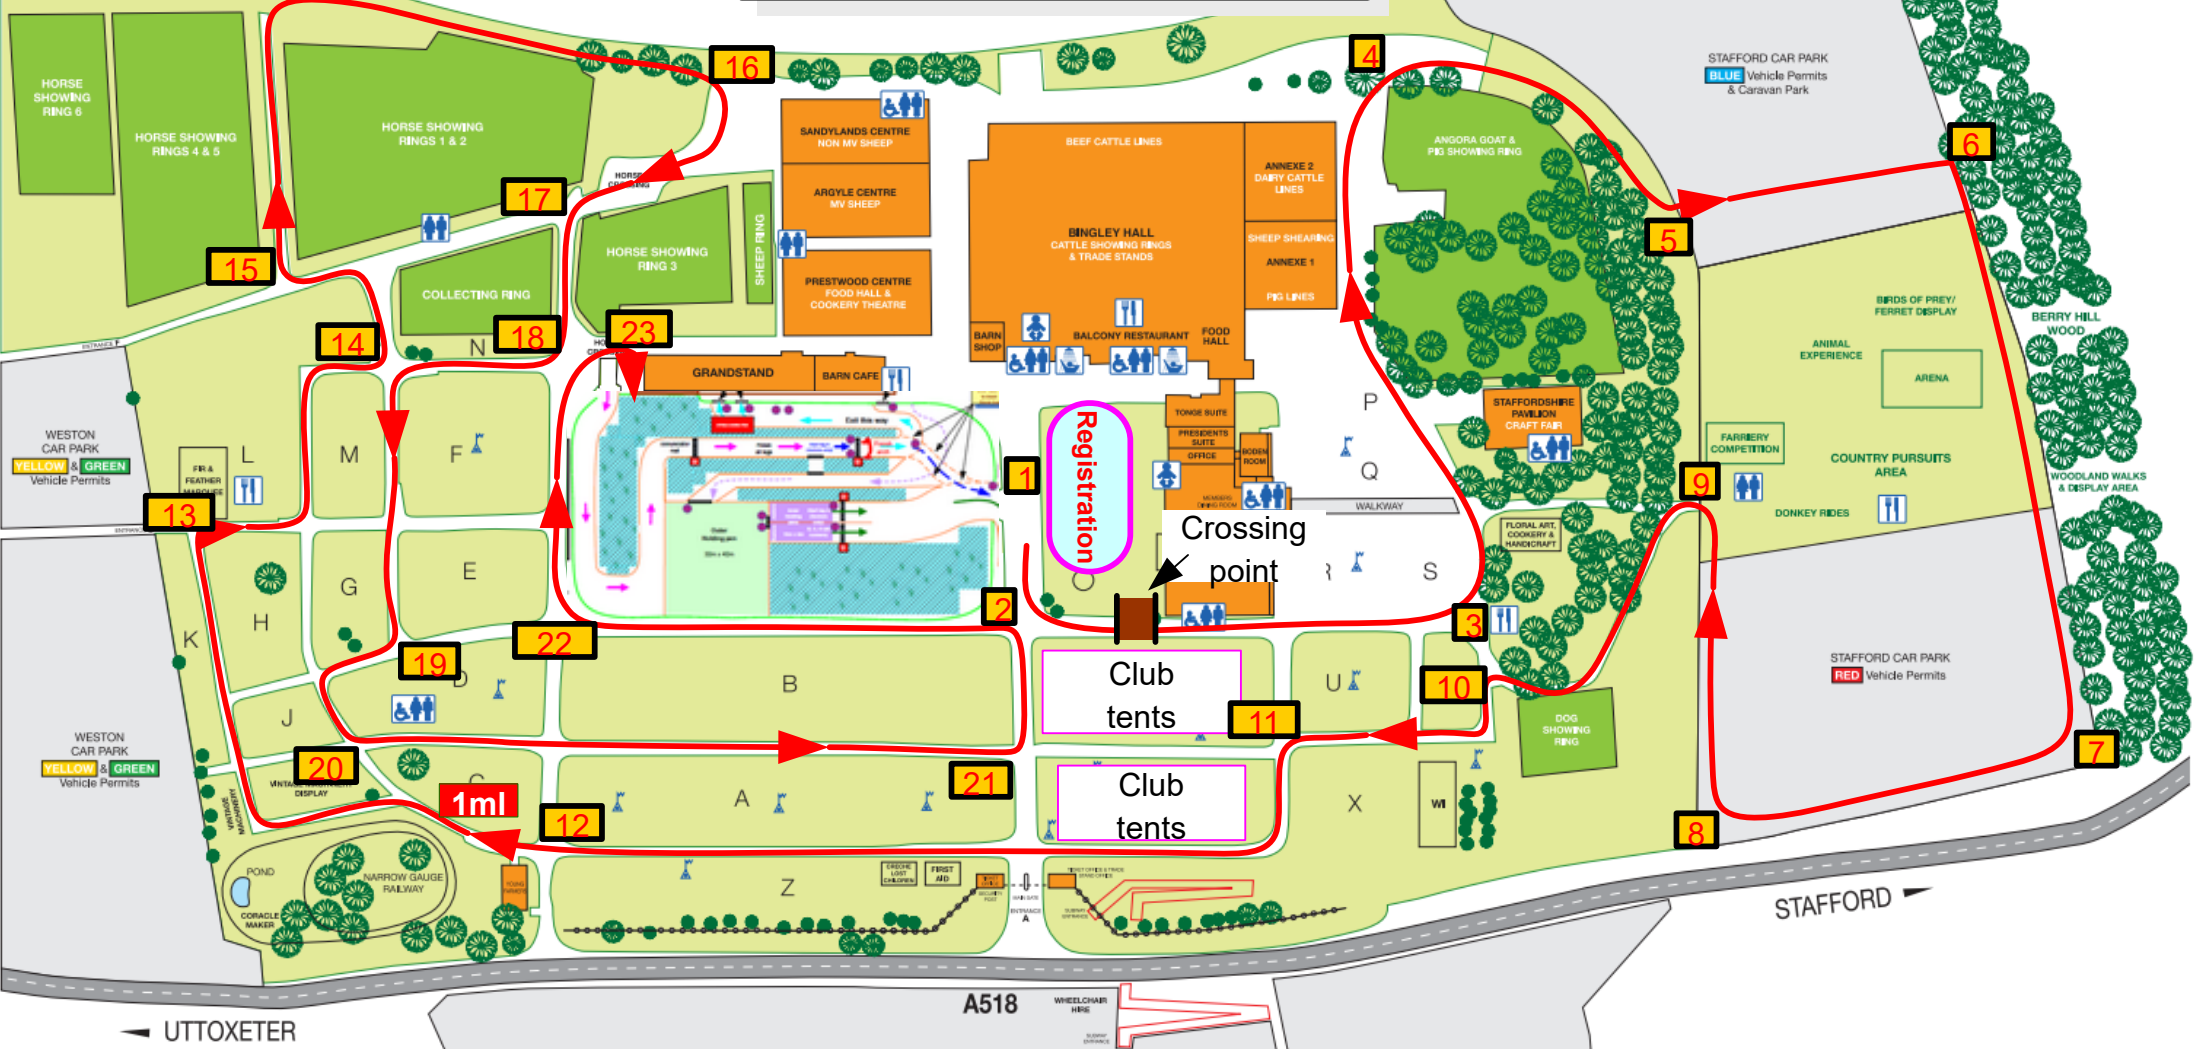

Stafford Harriers

 SHOWGROUND RELAYS 2017
NEW Course map

Car park