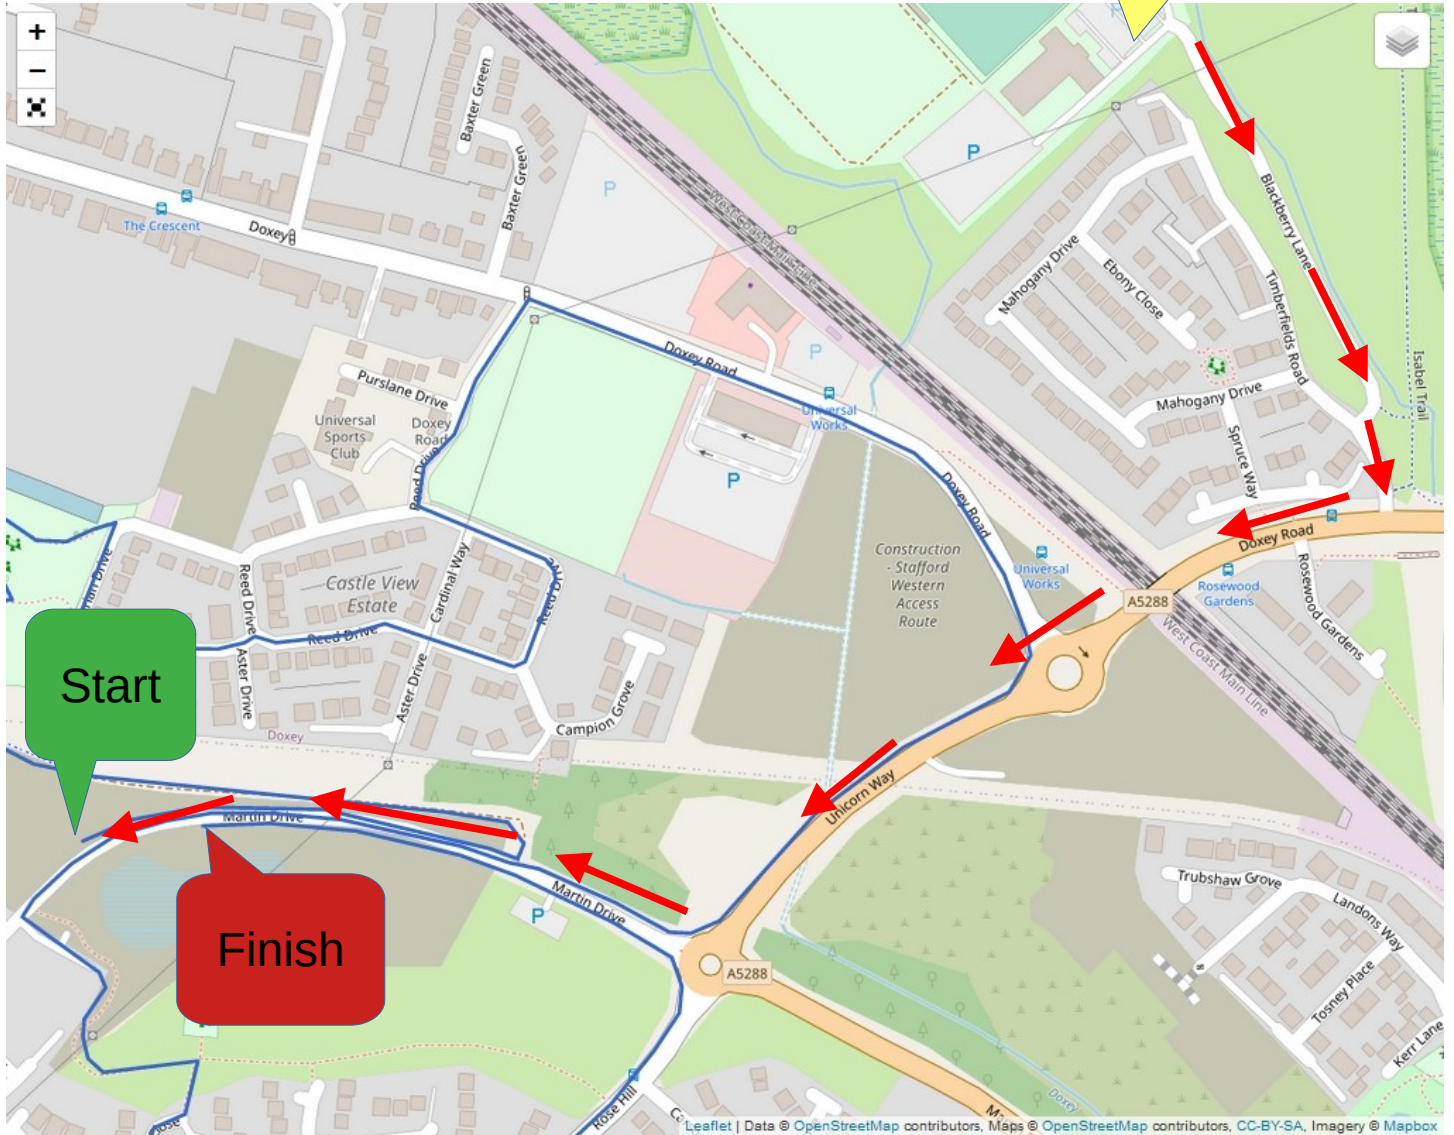

Stafford Harriers Bare Wrist

Stafford Rugby Club is our race HQ and event parking
Blackberry Lane, Stafford ST16 2TT

HQ
And Parking

Please allow plenty of time to walk to get to the start